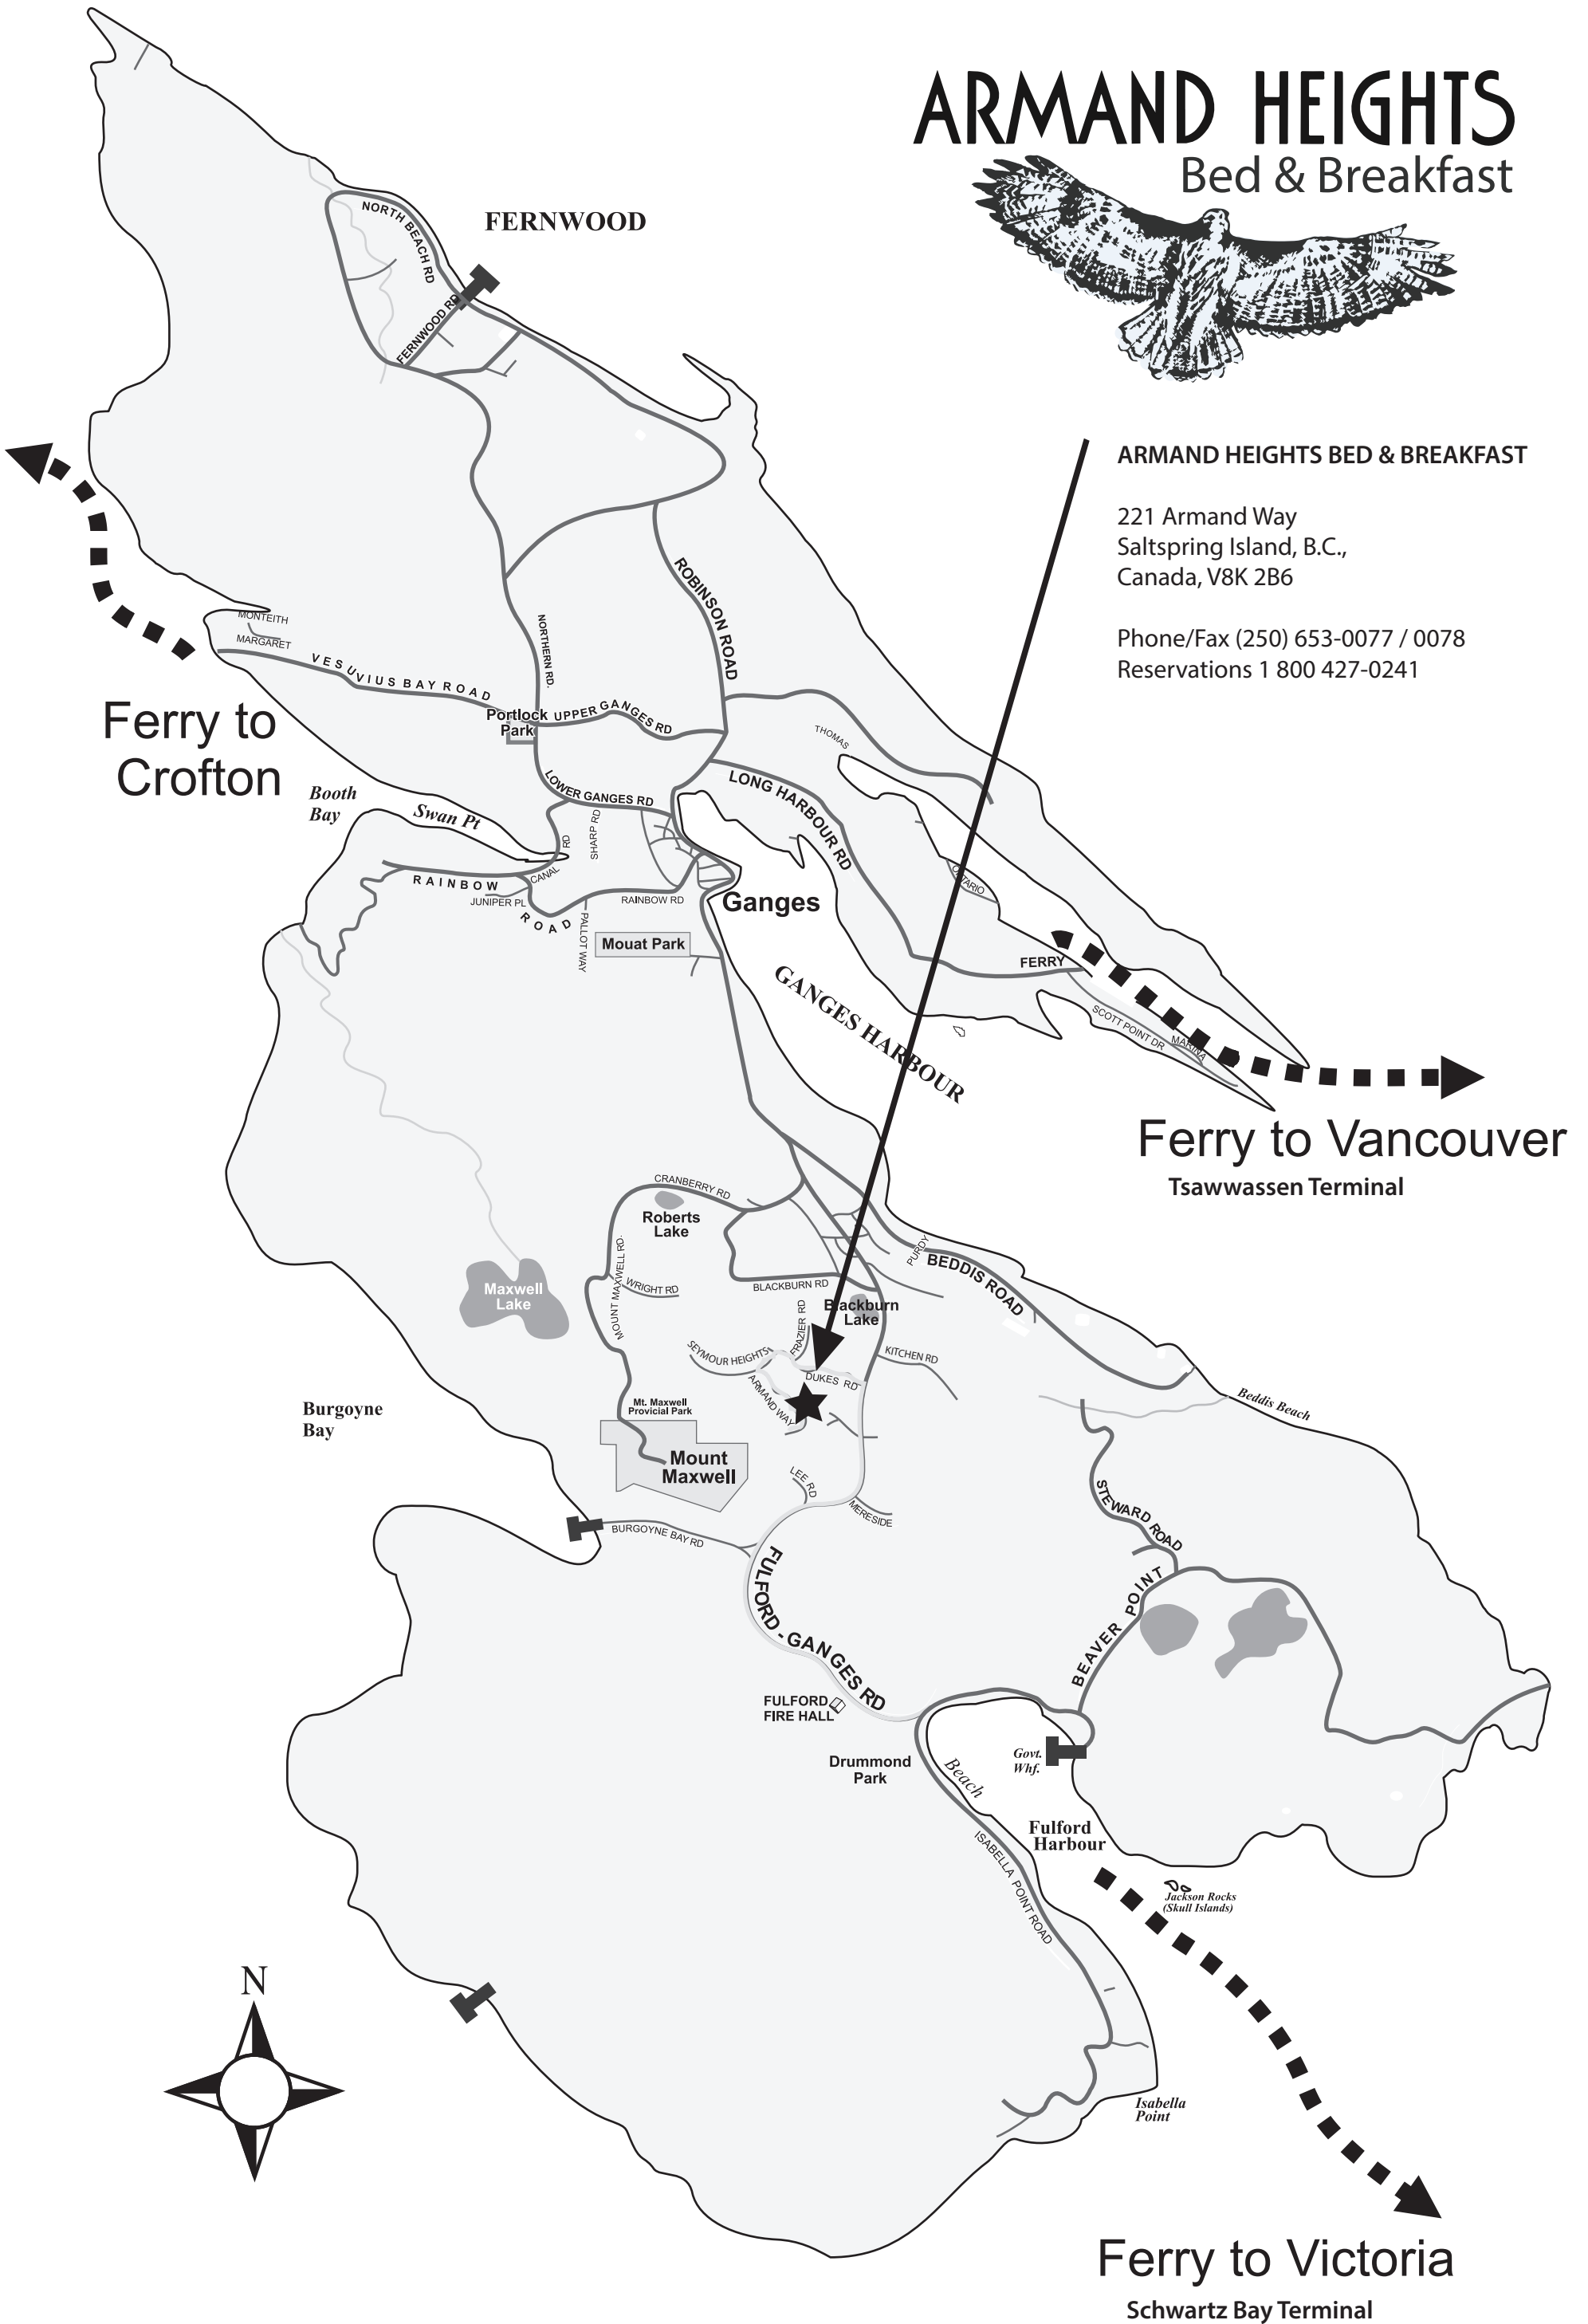

ARMAND HEIGHTS

Bed & Breakfast

ARMAND HEIGHTS BED & BREAKFAST

221 Armand Way
Saltspring Island, B.C.,
Canada, V8K 2B6

Phone/Fax (250) 653-0077 / 0078
Reservations 1 800 427-0241

Ferry to
Crofton

Ferry to Vancouver
Tsawwassen Terminal

Ferry to Victoria
Schwartz Bay Terminal